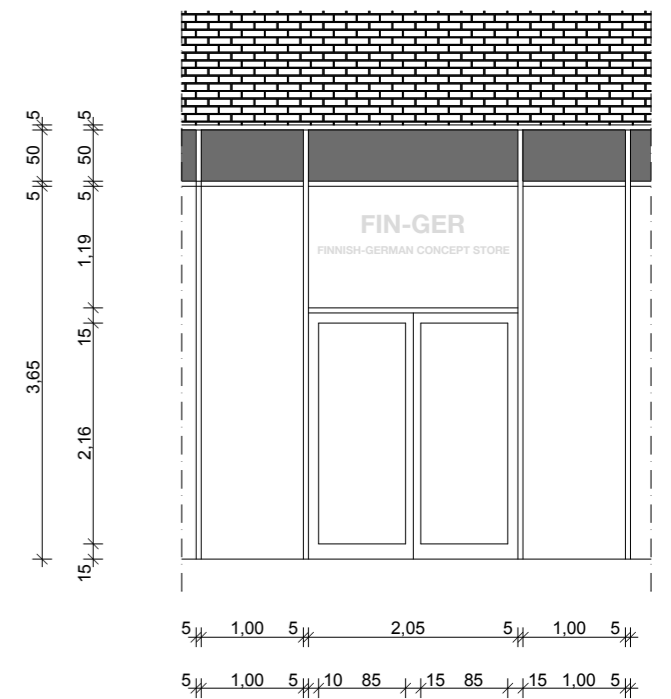

# FIN-GER FINNISH GERMAN CONCEPT STORE

Bürgerbräu Würzburg - 06 Pferdestall - Laden 02 - Frankfurter Straße 87 - D 97082 Würzburg

PLAN

SECTION A-A

SECTION B-B

SECTION C-C

STOREFRONT