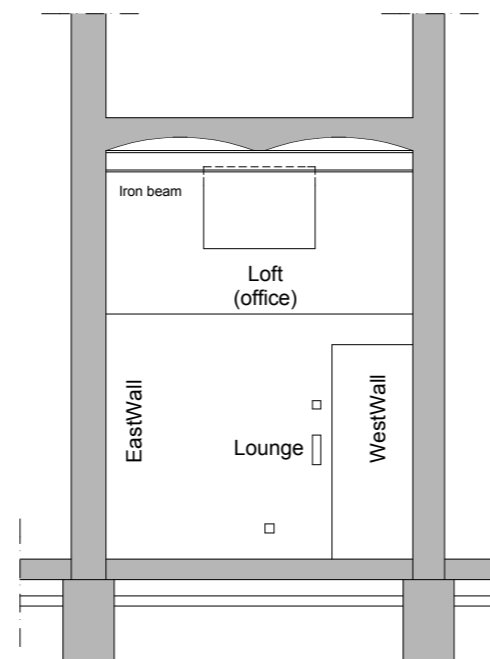

# FIN-GER FINNISH GERMAN CONCEPT STORE

Bürgerbräu Würzburg - 06 Pferdestall - Laden 02 - Frankfurter Straße 87 - D 97082 Würzburg

PLAN

SECTION A-A

SECTION B-B

SECTION C-C

STOREFRONT