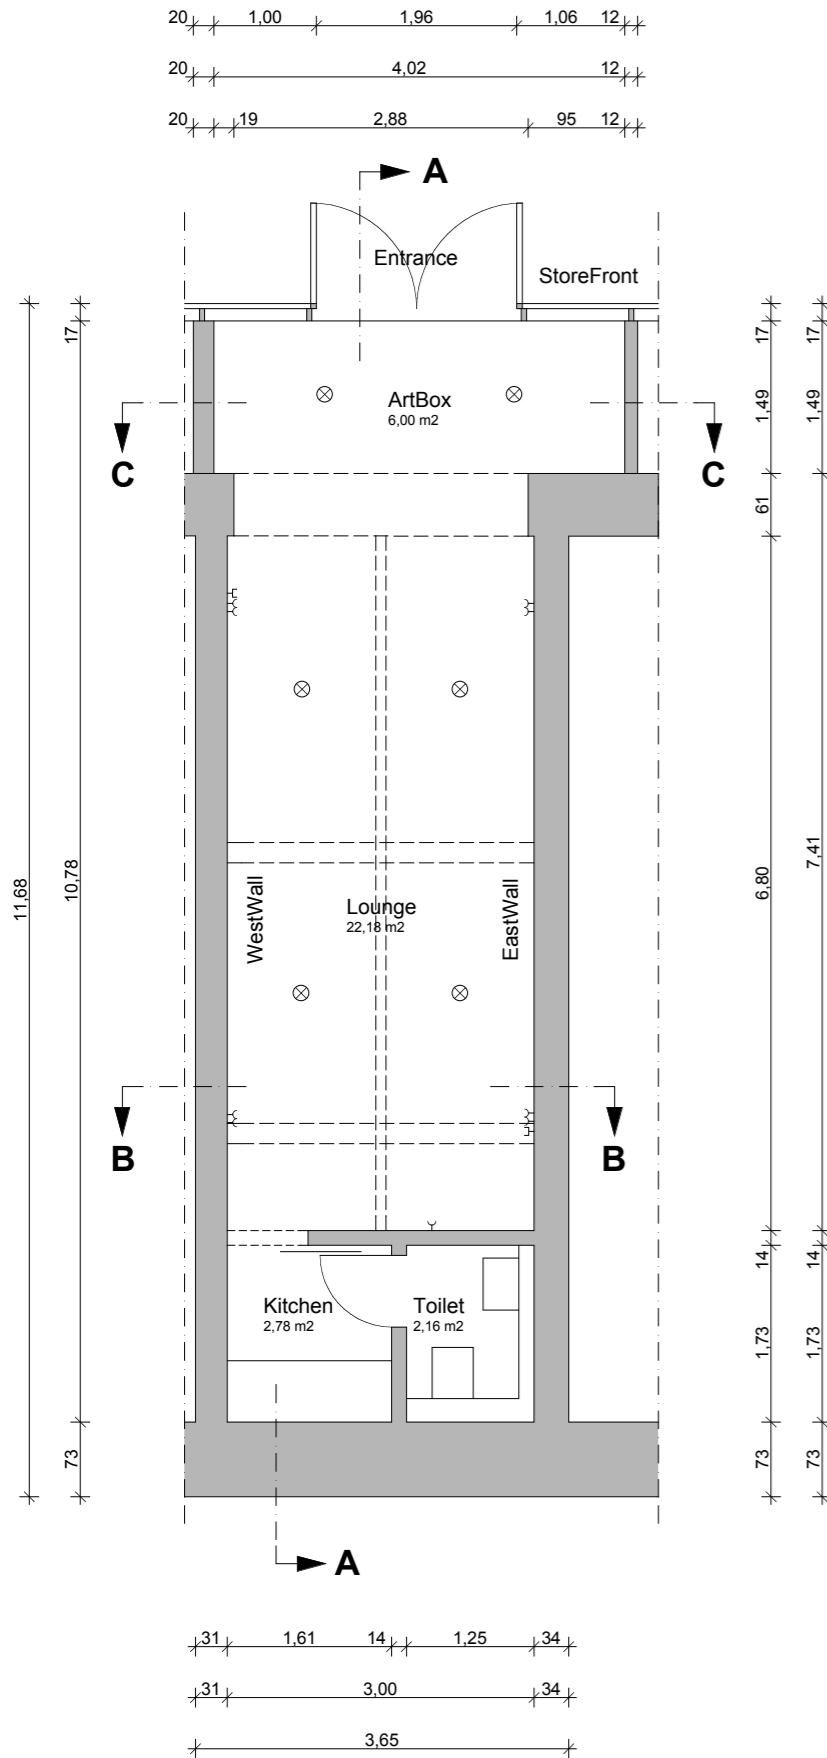

# FIN-GER FINNISH GERMAN CONCEPT STORE

Bürgerbräu Würzburg - 06 Pferdestall - Laden 02 - Frankfurter Straße 87 - D 97082 Würzburg

PLAN

SECTION A-A

SECTION B-B

SECTION C-C

STOREFRONT