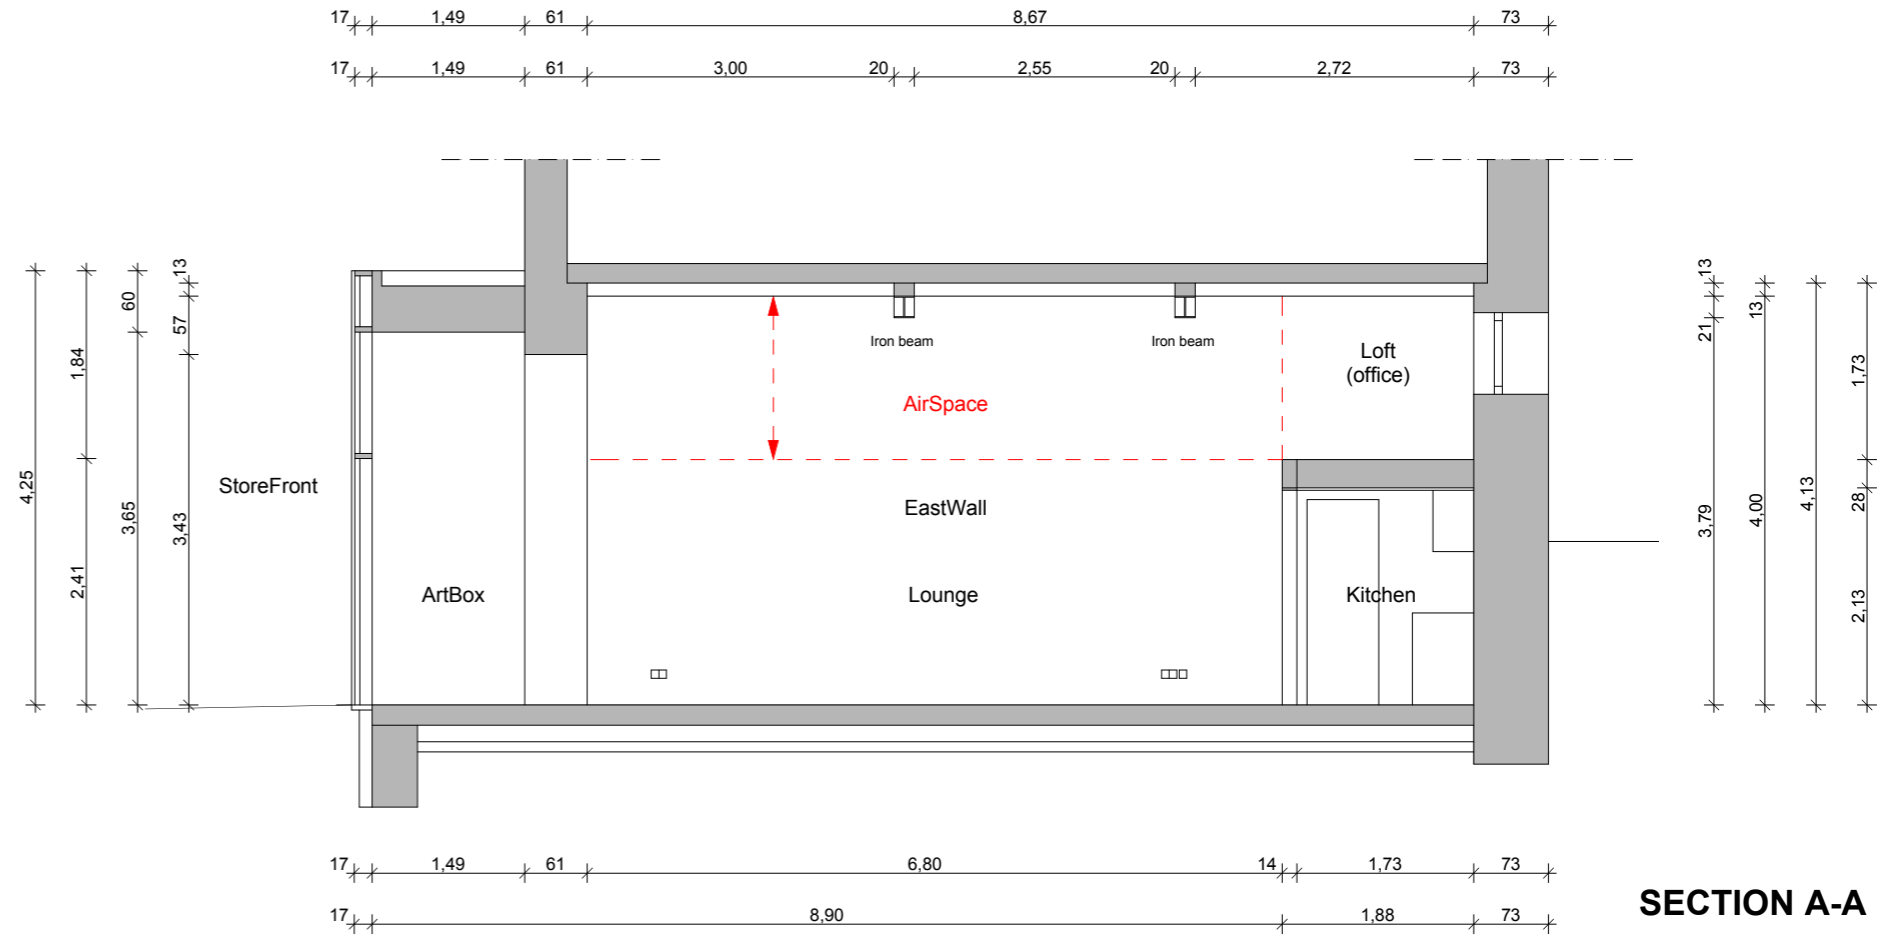

# FIN-GER FINNISH GERMAN CONCEPT STORE

Bürgerbräu Würzburg - 06 Pferdestall - Laden 02 - Frankfurter Straße 87 - D 97082 Würzburg

PLAN

SECTION A-A

SECTION B-B

SECTION C-C

STOREFRONT